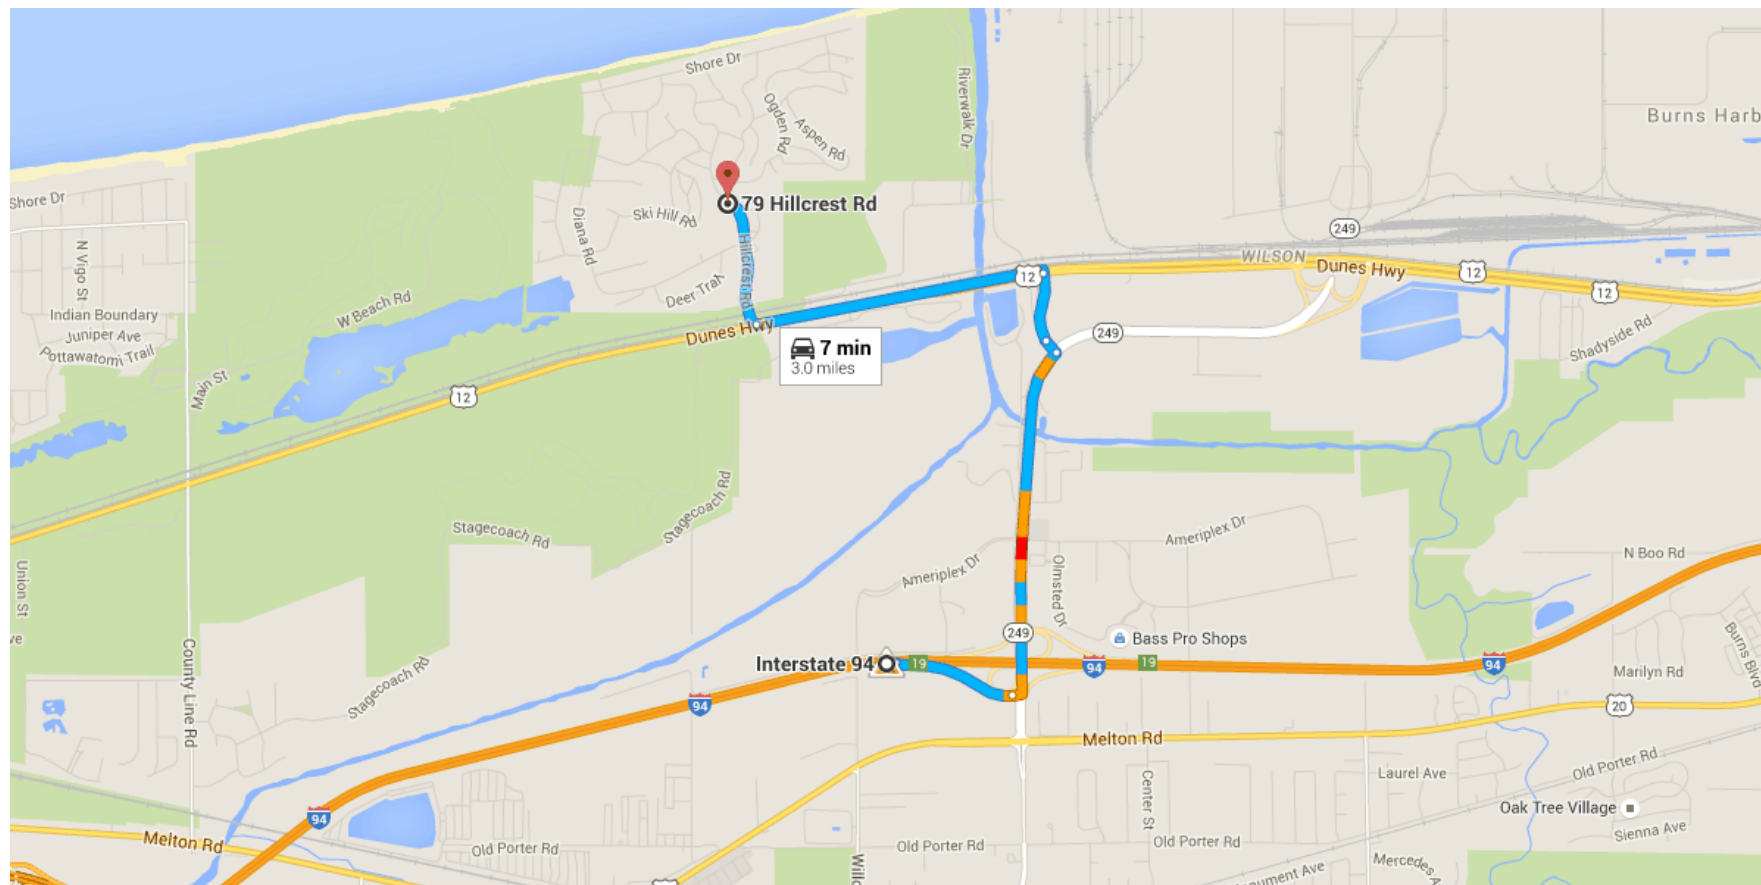

Directions from Interstate 94 to 79 Hillcrest Rd

○ Interstate 94

Portage, IN 46368

- 1. Head east on I-94 E

157 ft

Map data ©2015 Google

-  2. Take exit 19 for IN-249 toward Port of Indiana/Portage
0.4 mi
-  3. Turn left onto IN-249 N/Crisman Rd (signs for Port of Indiana)
 Continue to follow IN-249 N
1.1 mi
-  4. Turn left onto **Midwest Steel**
259 ft
-  5. Keep **right** to continue toward US-12 W
0.2 mi
-  6. Turn left at the 1st cross street onto US-12 W
0.9 mi
-  7. Turn **right** onto **Hillcrest Rd**
0.4 mi

 **79 Hillcrest Rd**
Ogden Dunes, IN 46368

These directions are for planning purposes only. You may find that construction projects, traffic, weather, or other events may cause conditions to differ from the map results, and you should plan your route accordingly. You must obey all signs or notices regarding your route.